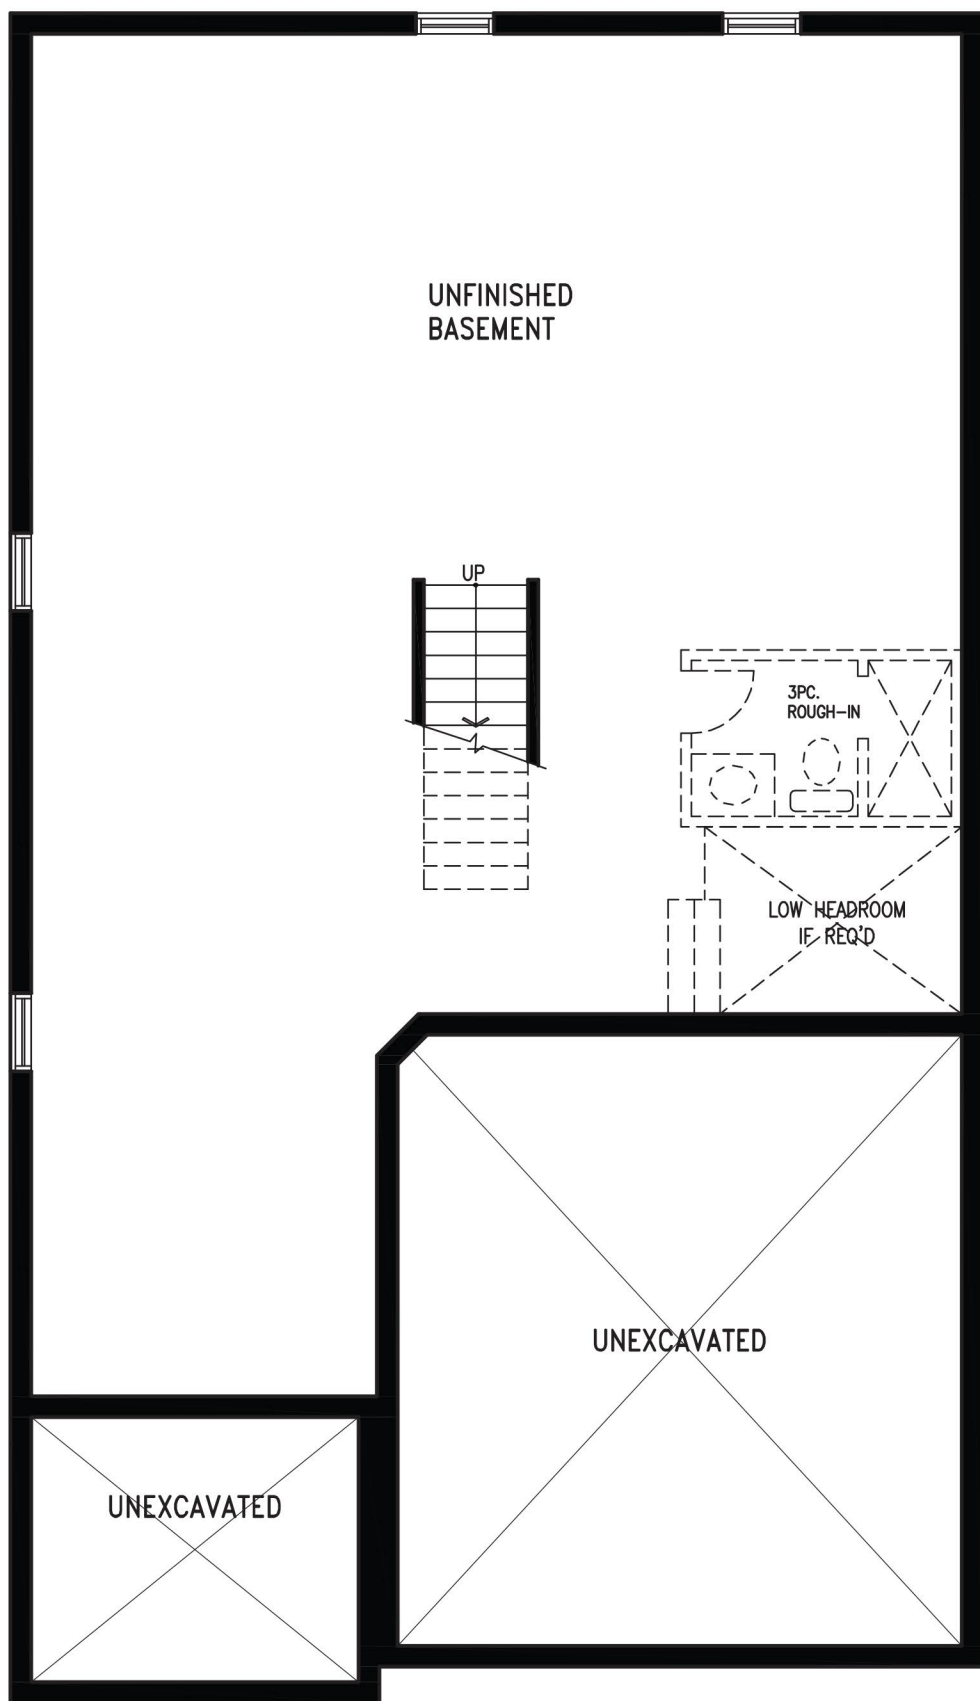

CHATHAM - 1648 / 1633 SQ. FT.

BUNGALOW WITH LOFT

Elev. A

Elev. B

40-PP1

Ground Floor Plan 'A'

Loft Floor Plan 'A'

Partial Ground Floor Plan 'B'

Partial Loft Floor Plan 'B'

CHATHAM - 1648 / 1633 SQ. FT.

BUNGALOW WITH LOFT

Elev. A

Elev. B

40-PP1

Basement Floor Plan 'A'

Partial Basement Floor Plan 'B'