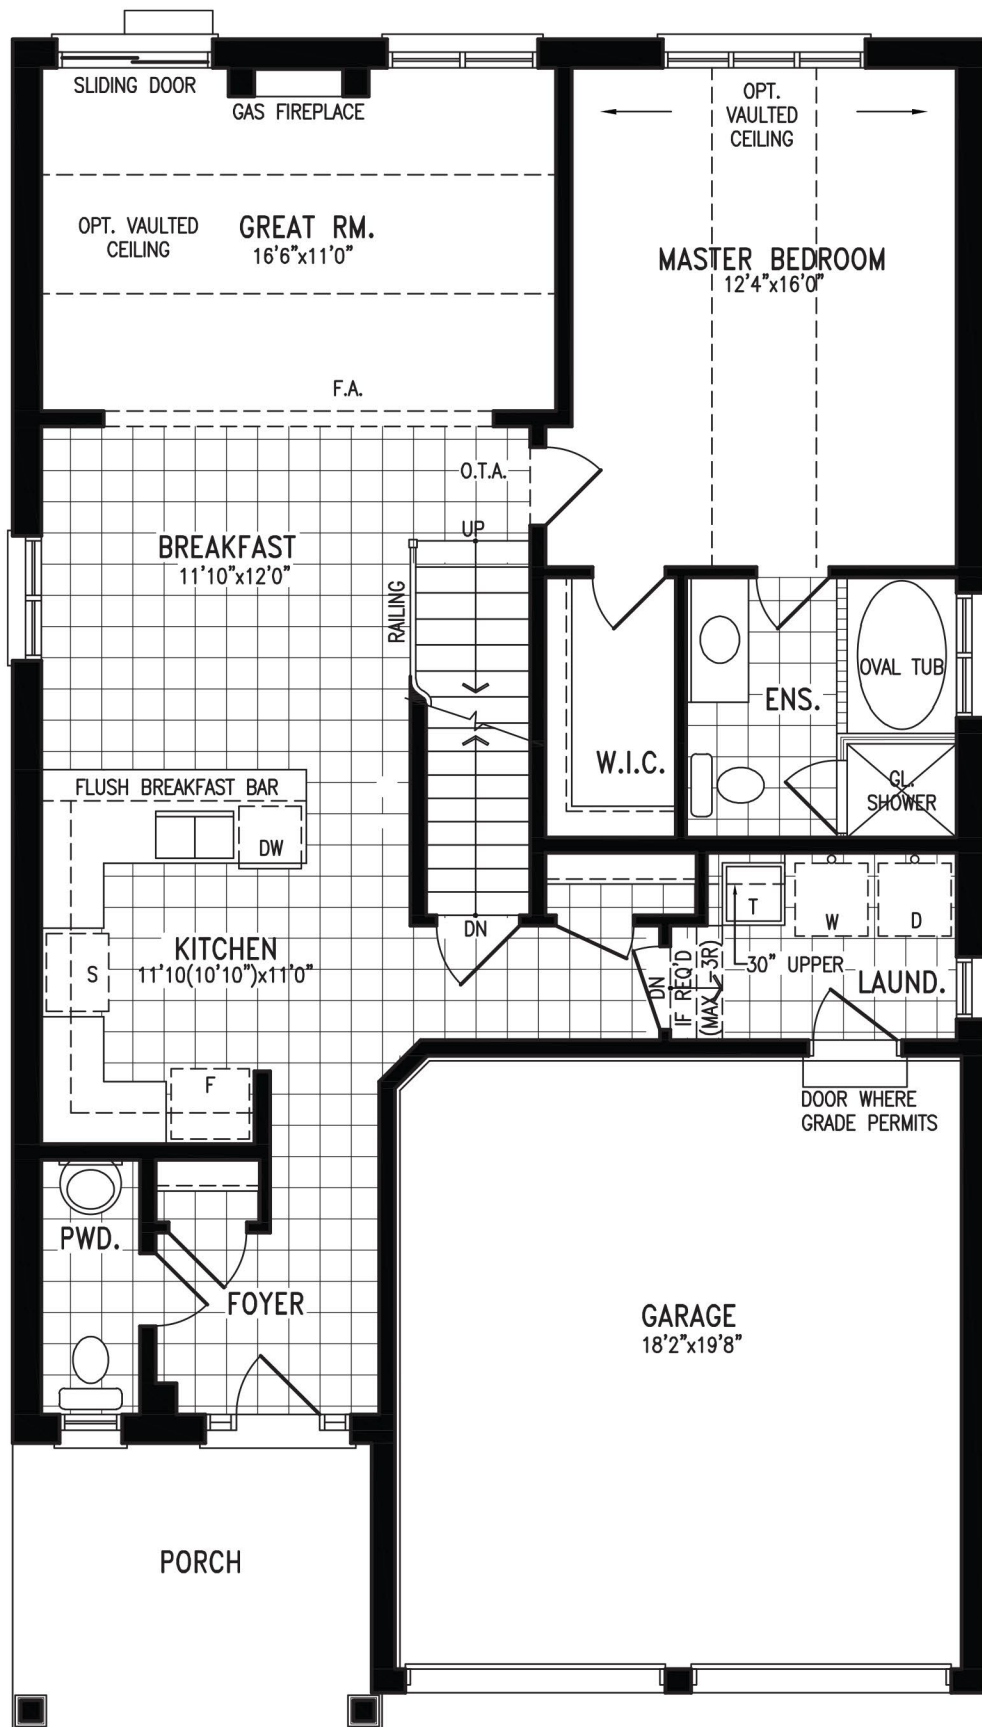

CHATHAM - 1648 / 1633 SQ. FT.

BUNGALOW WITH LOFT

Elev. A

Elev. B

40-PP1

Ground Floor Plan 'A'

Loft Floor Plan 'A'

Partial Ground Floor Plan 'B'

Partial Loft Floor Plan 'B'

CHATHAM - 1648 / 1633 SQ. FT.

BUNGALOW WITH LOFT

Elev. A

Elev. B

40-PP1

Basement Floor Plan 'A'

Partial Basement Floor Plan 'B'