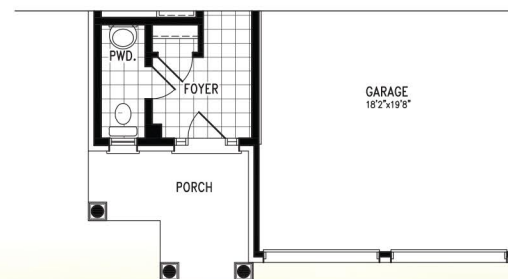

CHATHAM - 1648 / 1633 SQ. FT.

BUNGALOW WITH LOFT

Elev. A

Elev. B

40-PP1

Ground Floor Plan 'A'

Loft Floor Plan 'A'

Partial Ground Floor Plan 'B'

Partial Loft Floor Plan 'B'

CHATHAM - 1648 / 1633 SQ. FT.

BUNGALOW WITH LOFT

Elev. A

Elev. B

40-PP1

Basement Floor Plan 'A'

Partial Basement Floor Plan 'B'