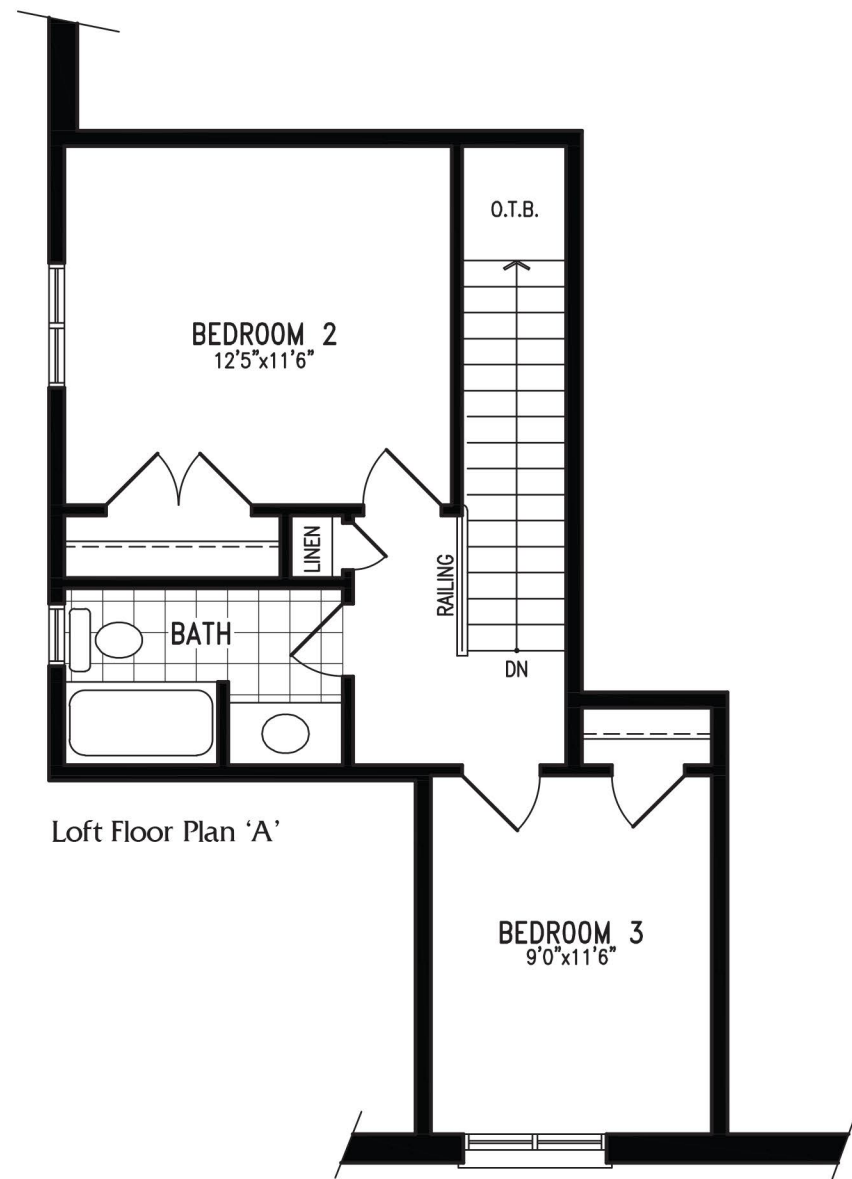

CHATHAM - 1648 / 1633 SQ. FT.

BUNGALOW WITH LOFT

Elev. A

Elev. B

40-PP1

Ground Floor Plan 'A'

Loft Floor Plan 'A'

Partial Ground Floor Plan 'B'

Partial Loft Floor Plan 'B'

CHATHAM - 1648 / 1633 SQ. FT.

BUNGALOW WITH LOFT

Elev. A

Elev. B

40-PP1

Basement Floor Plan 'A'

Partial Basement Floor Plan 'B'