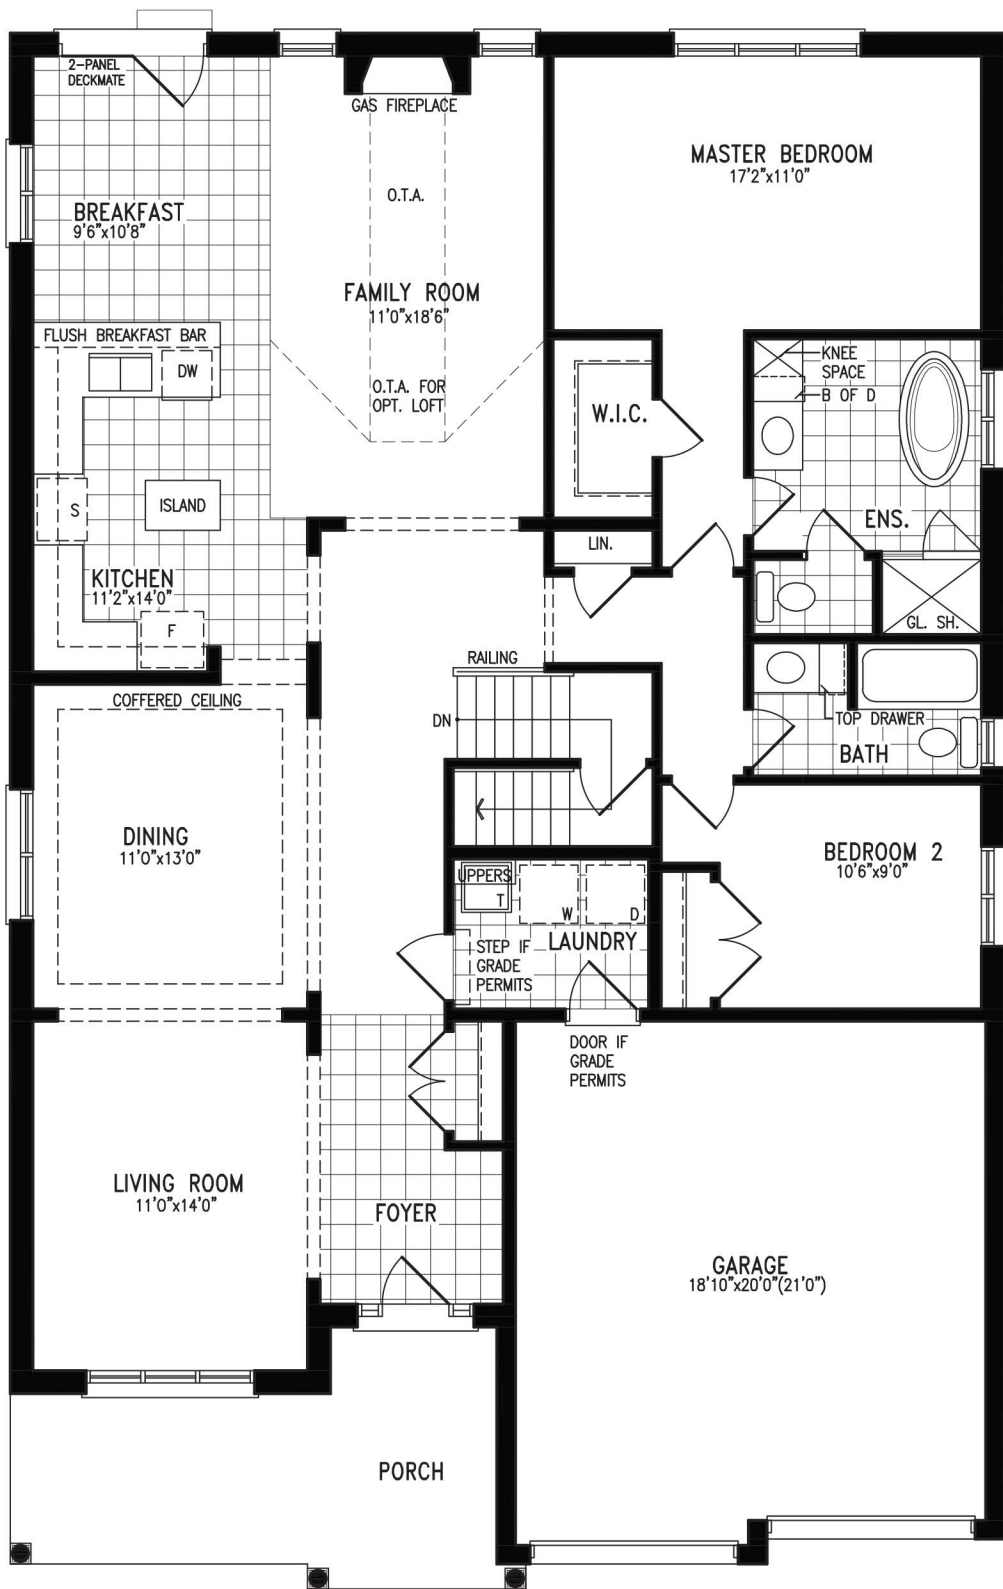

DORSET 'A' - 1859 SQ. FT.

BUNGALOW

2490 SQ. FT.

BUNGALOW W/ LOFT

50-PP6

Ground Floor Plan 'A'

Ground Floor Plan 'A' W/ Stair for Optional Loft

Partial Ground Floor Plan 'B' and Optional Loft Plan

DORSET 'B' - 1850^{SQ.} FT.

BUNGALOW

2467^{SQ.} FT.

BUNGALOW W/ LOFT

50-PP6