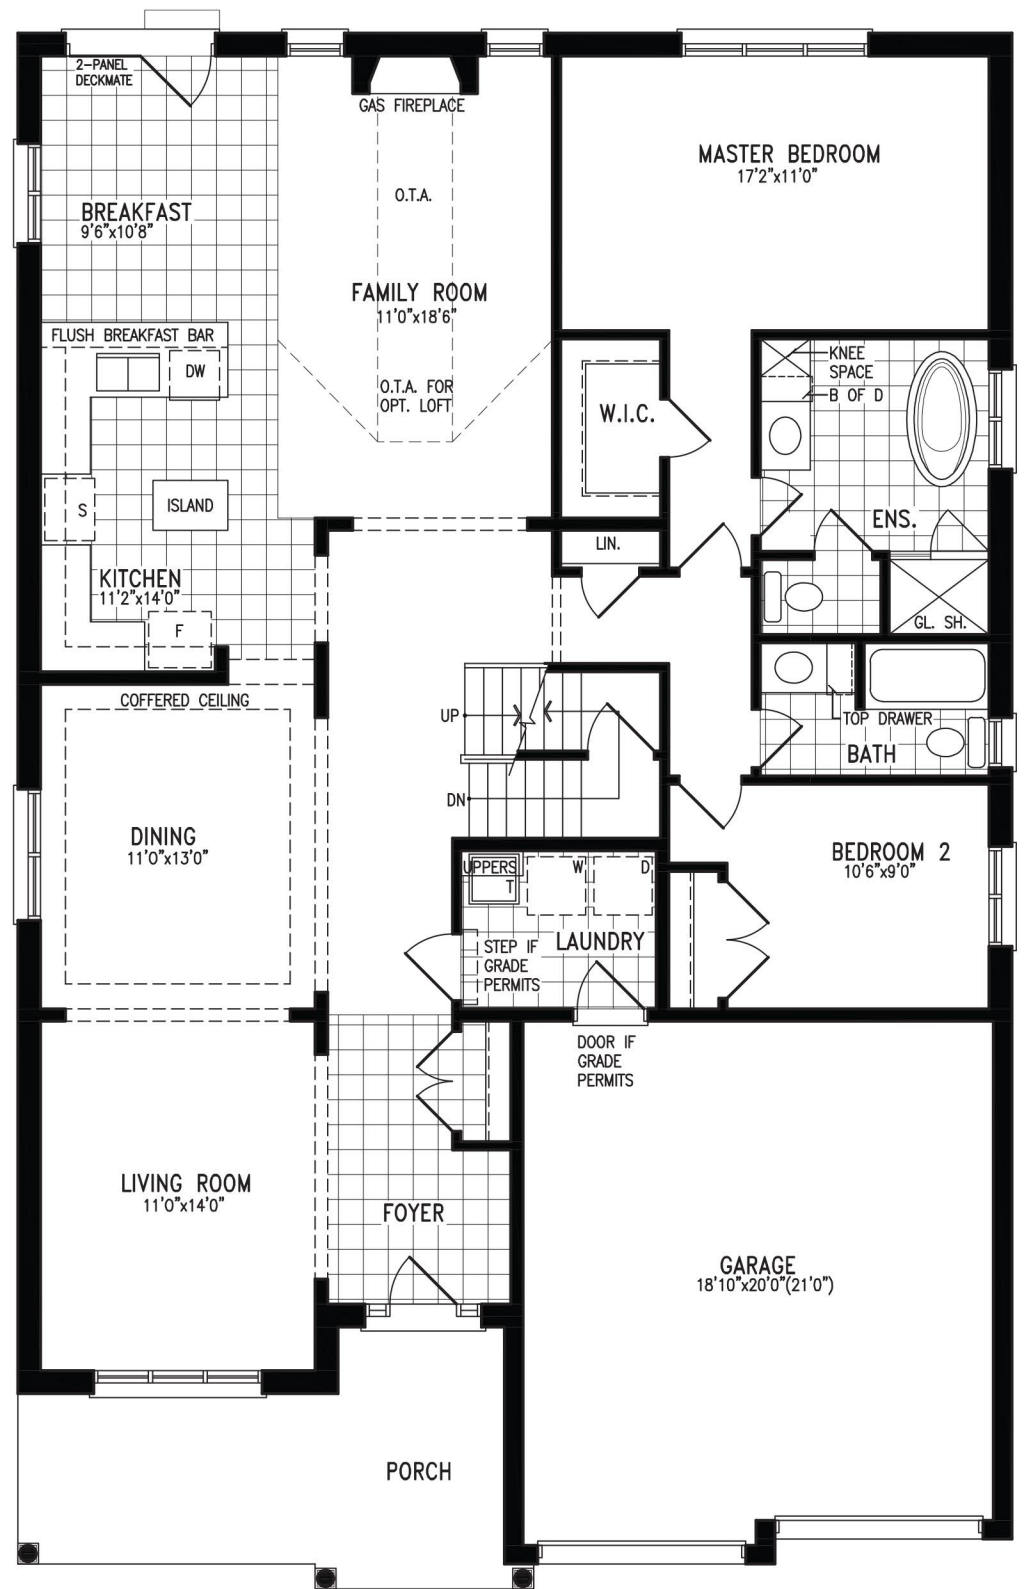

DORSET 'A' - 1859 SQ. FT.

BUNGALOW

2490 SQ. FT.

BUNGALOW W/ LOFT

50-PP6

Ground Floor Plan 'A'

Ground Floor Plan 'A' W/ Stair for Optional Loft

Partial Ground Floor Plan 'B' and Optional Loft Plan

DORSET 'B' - 1850^{SQ.} FT.

BUNGALOW

2467^{SQ.} FT.

BUNGALOW W/ LOFT

50-PP6