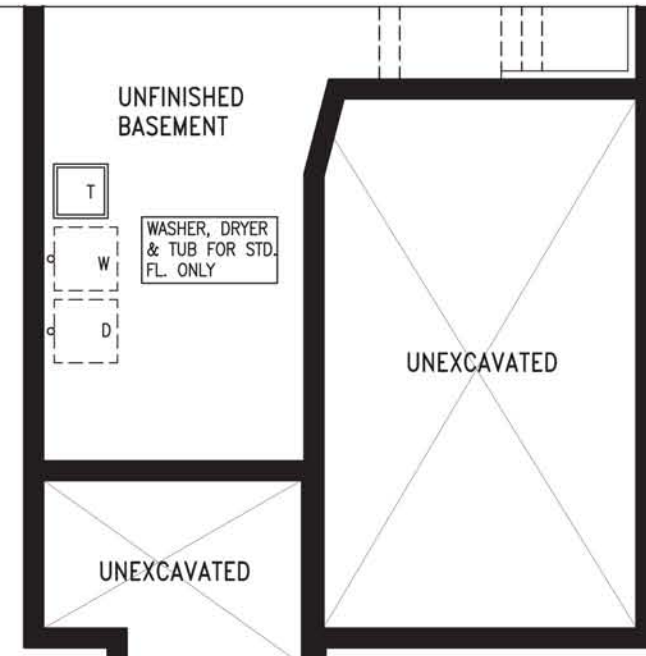

The DORCHESTER - 1763/1791 Sq. Ft.

ELEV. B

ELEV. A

SECOND FLOOR PLAN 'A'