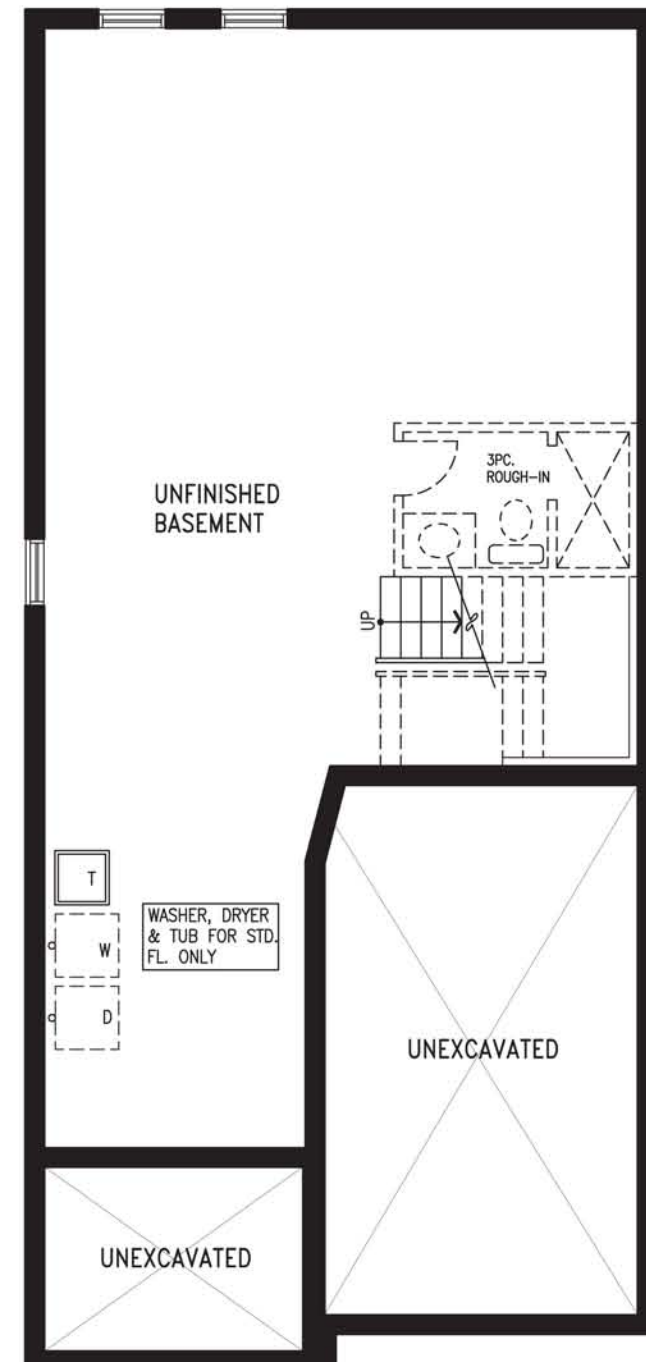

The DORCHESTER - 1763/1791 Sq. Ft.

ELEV. B

ELEV. A

SECOND FLOOR PLAN 'A'