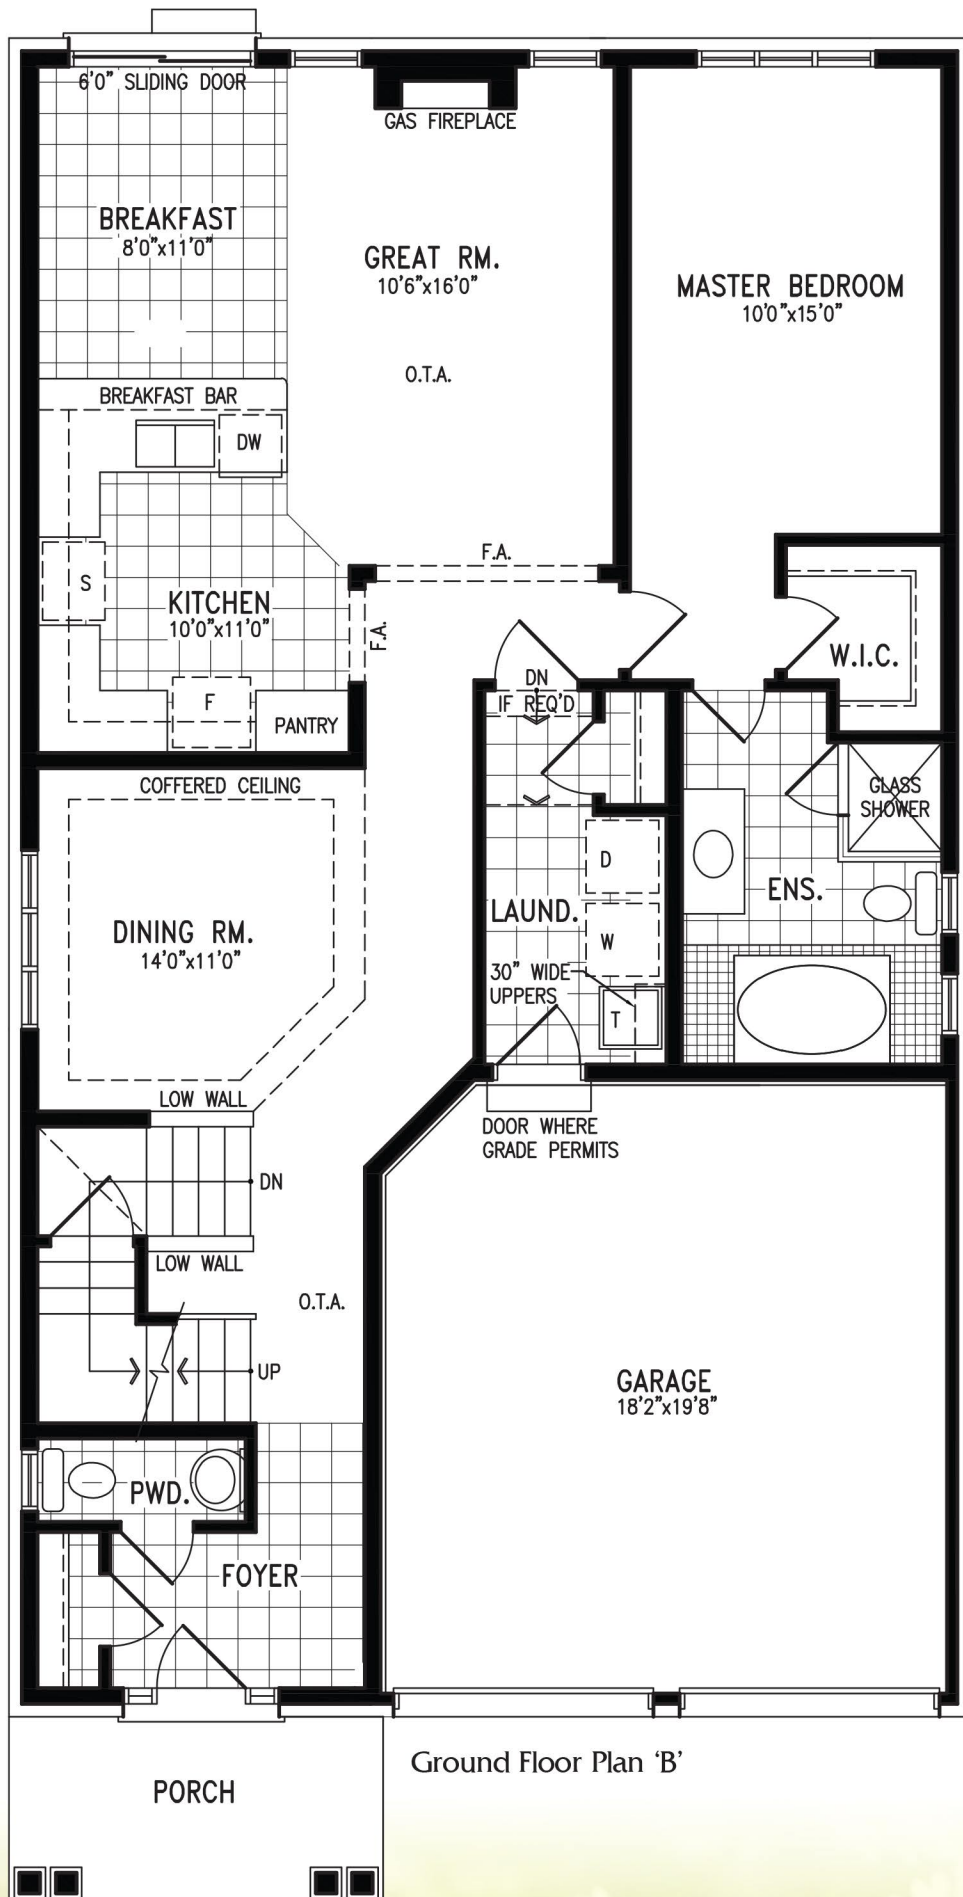

WELLINGTON - 1868 / 1879 ^{SQ.} ^{FT.}

BUNGALOW WITH LOFT

Elev. B

Elev. C

37-PP1

WELLINGTON - 1868 / 1879 ^{SQ. FT.}

BUNGALOW WITH LOFT

Elev. B

Elev. C

37-PP1

Materials, specifications, and floor plans are subject to change without notice. All house renderings are artist's conceptions. All floor plans are approximate dimensions. Actual useable floor space may vary from the stated floor area. E. & O. E. Apr. 2017