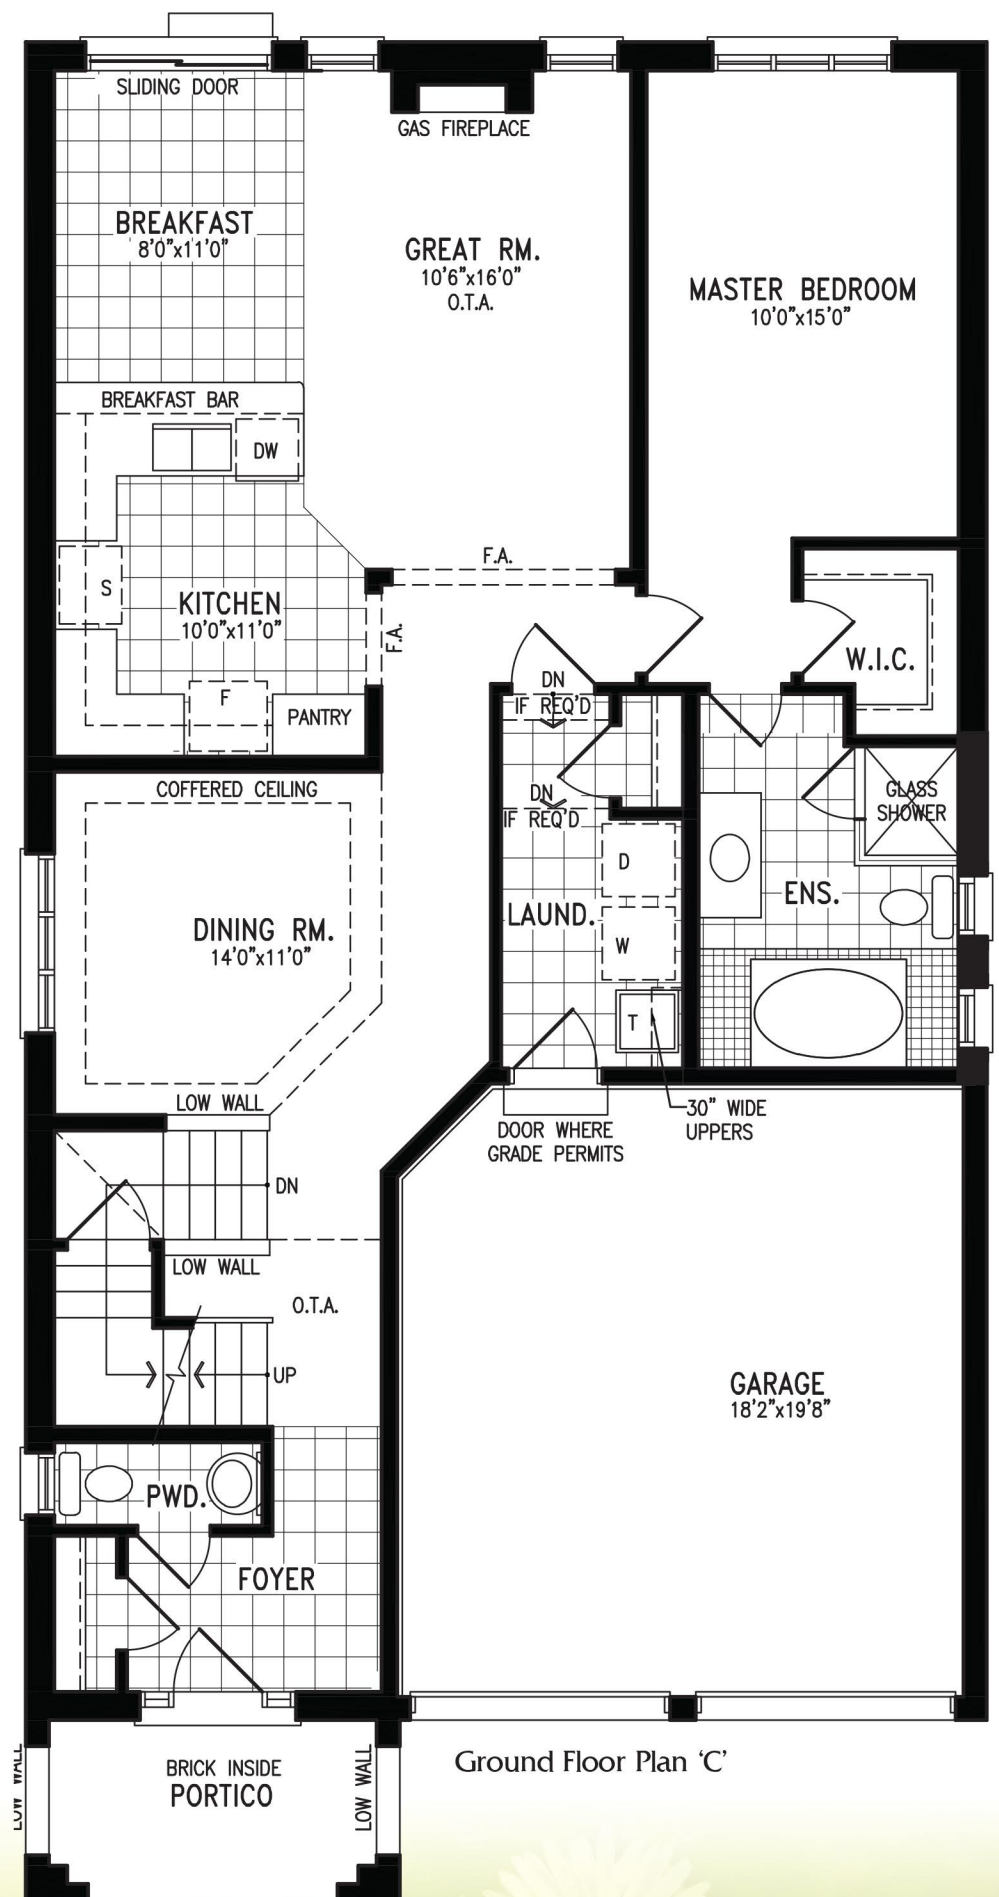

WELLINGTON - 1868 / 1879 ^{SQ.} ^{FT.}

BUNGALOW WITH LOFT

Elev. B

Elev. C

37-PP1

WELLINGTON - 1868 / 1879 ^{SQ. FT.}

BUNGALOW WITH LOFT

Elev. B

Elev. C

37-PP1

Materials, specifications, and floor plans are subject to change without notice. All house renderings are artist's conceptions. All floor plans are approximate dimensions. Actual useable floor space may vary from the stated floor area. E. & O. E. Apr. 2017